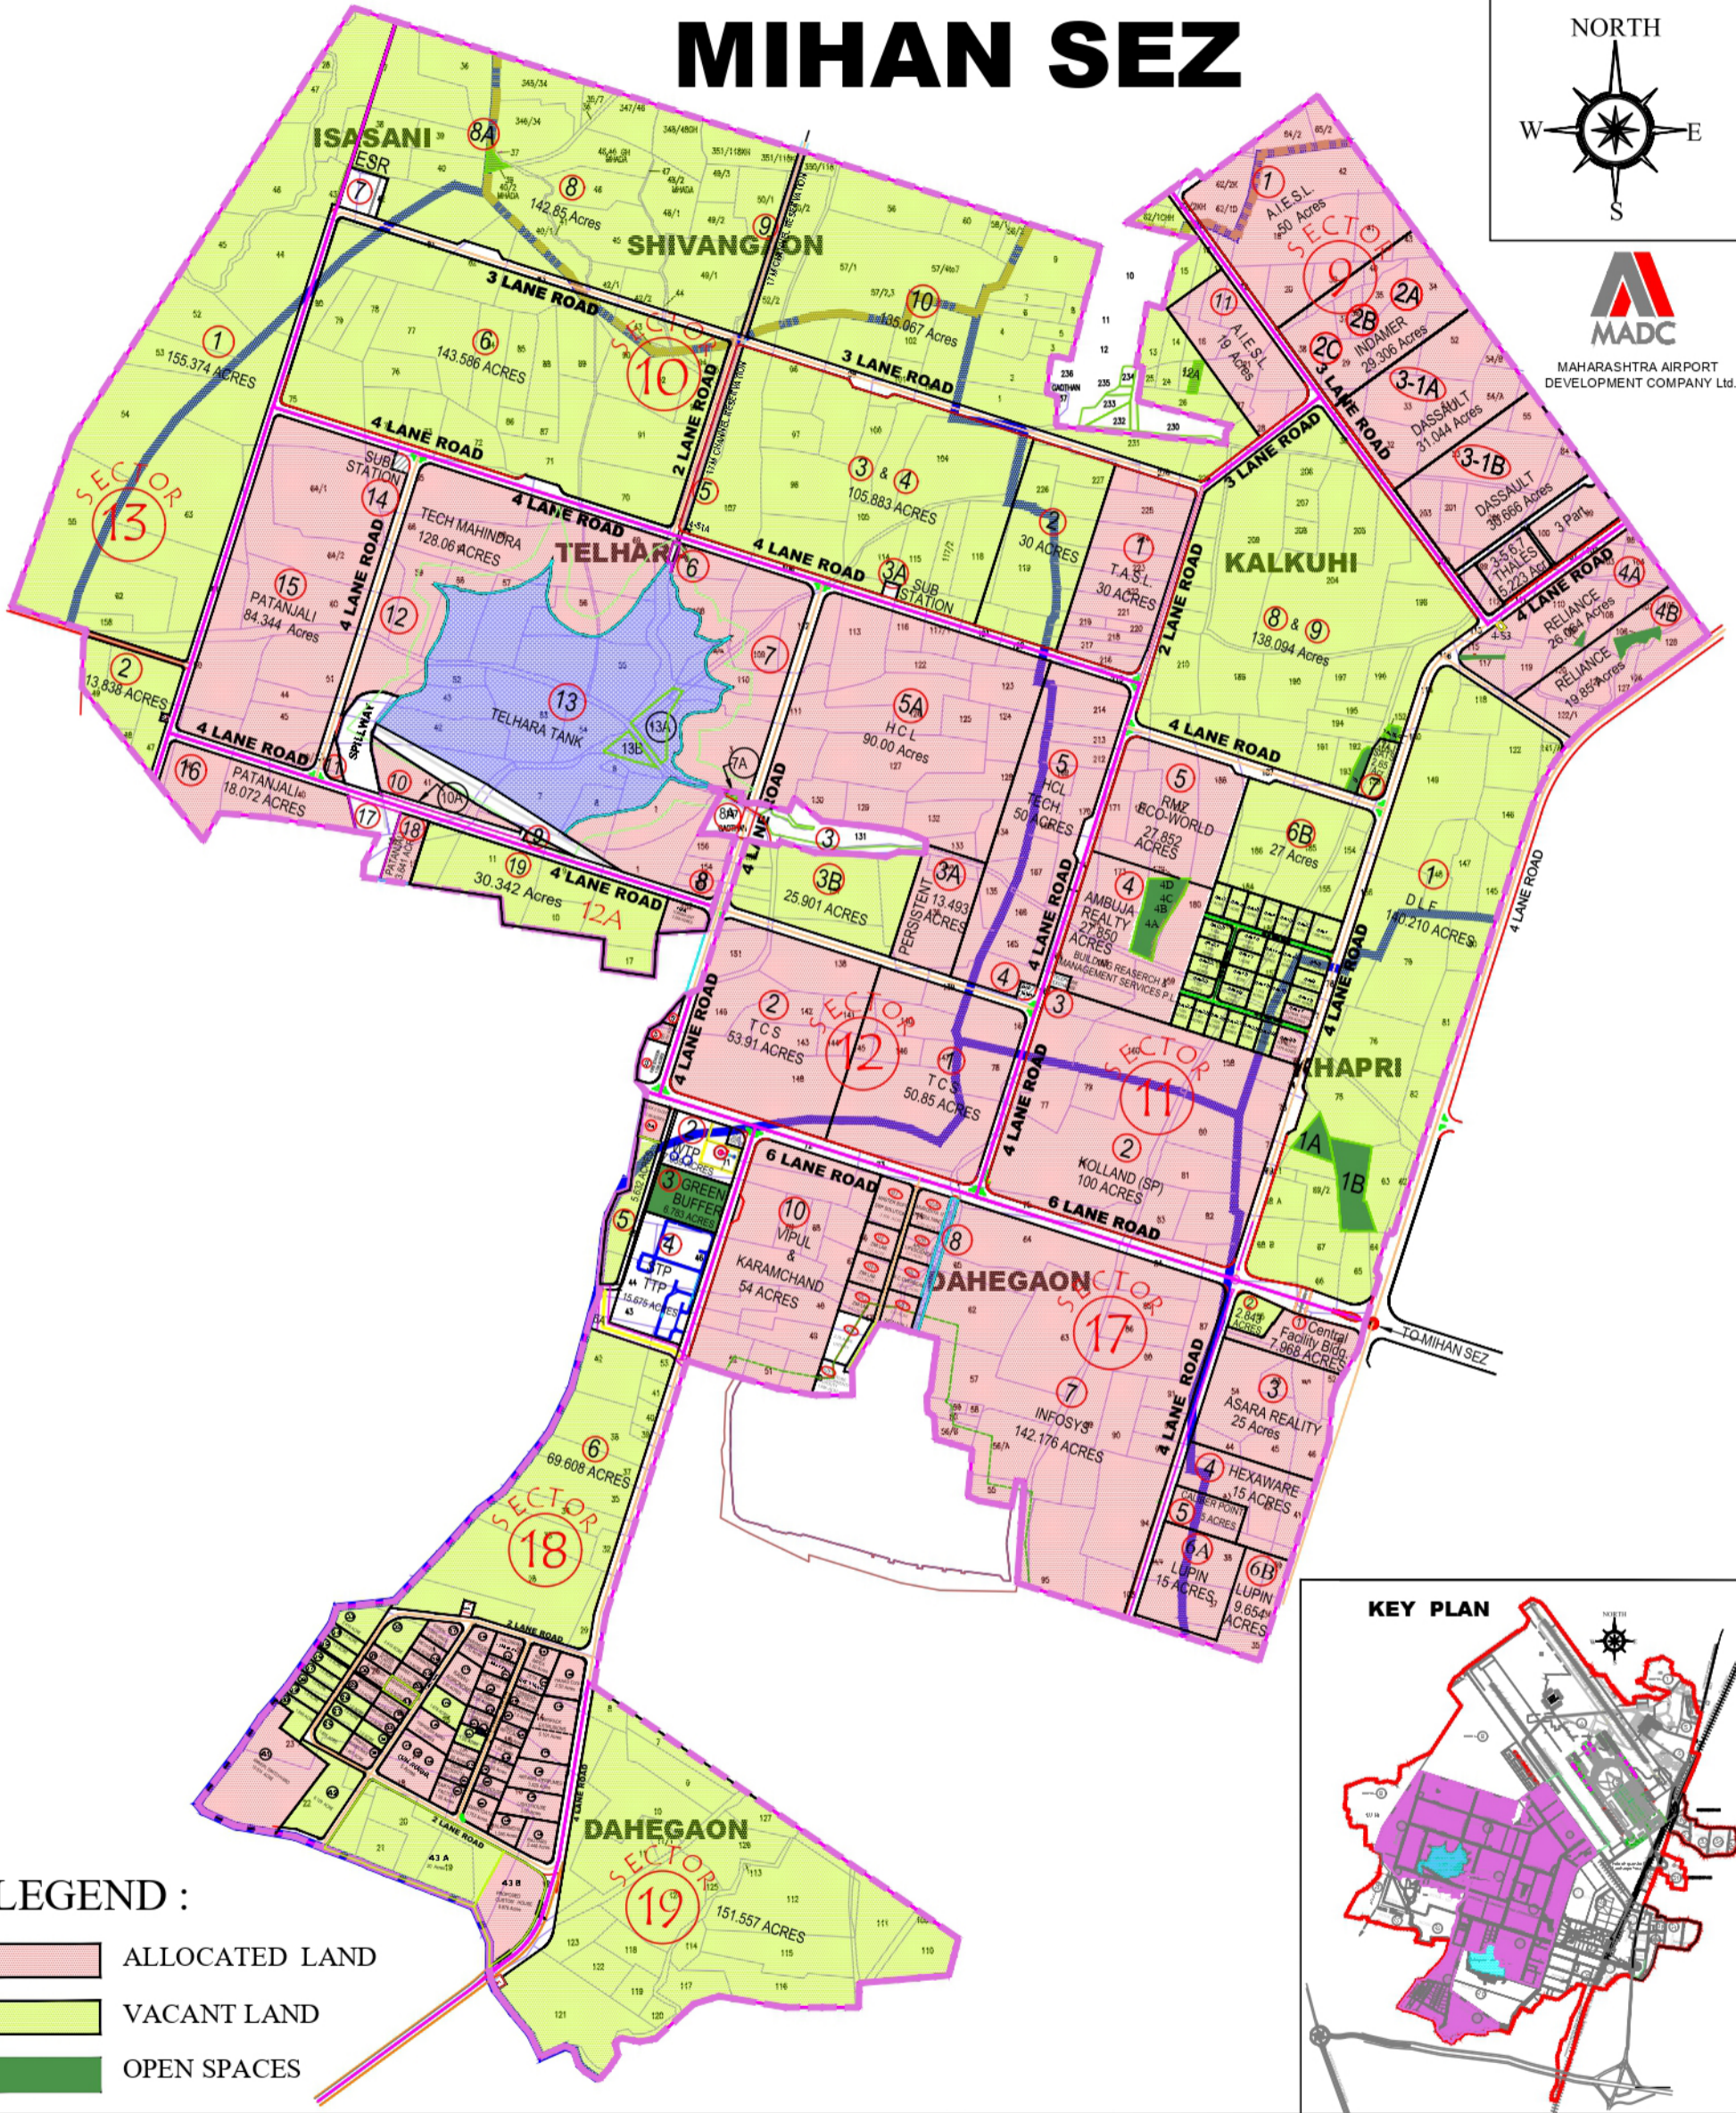

# MIHAN SEZ

**MADC**  
 MAHARASHTRA AIRPORT  
 DEVELOPMENT COMPANY Ltd.

- LEGEND :**
- ALLOCATED LAND
  - VACANT LAND
  - OPEN SPACES